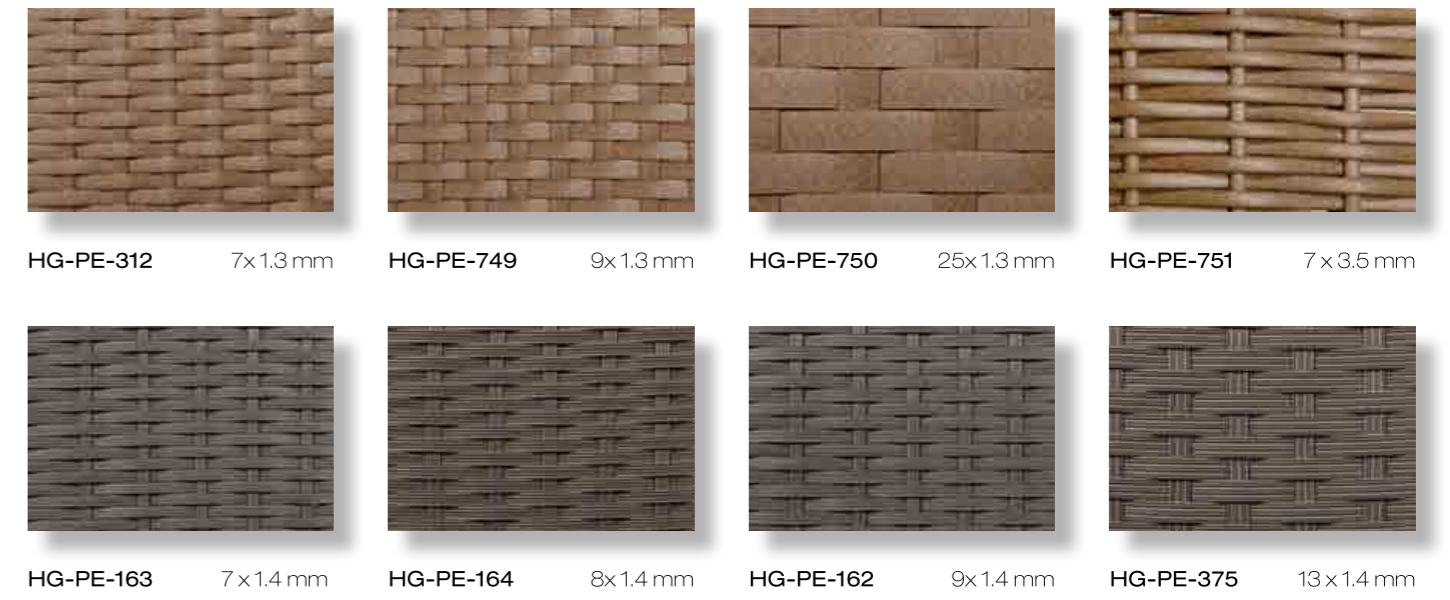

Burgundy

Kaki

Lime

Nature

Dark Blue

MATERIAL OPTIONS

Rattan Sample _

Fabric Sample _